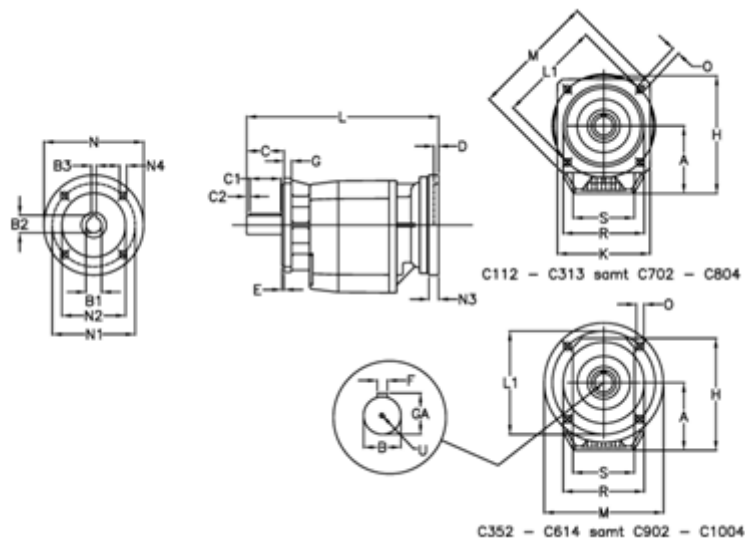

Article number: 40600800762465
 Description: Helical gearbox
 C802F-7,6-P200B5

Measures

A = 247.0	D = 7.0	L1 = 350	R = 320
B = 80	E = 5	M = 400	S = 300
B1 = 55	F = 22	N = 400	U = M20x42
B2 = 59.3	G = 20	N1 = 350	
B3 = 16	GA = 85.0	N2 = 300	
C = 140	H = 422.0	N3 = 0	
C1 = 110	K = 350	N4 = M16x25	
C2 = 15	L = 660.0	O = 18.0	